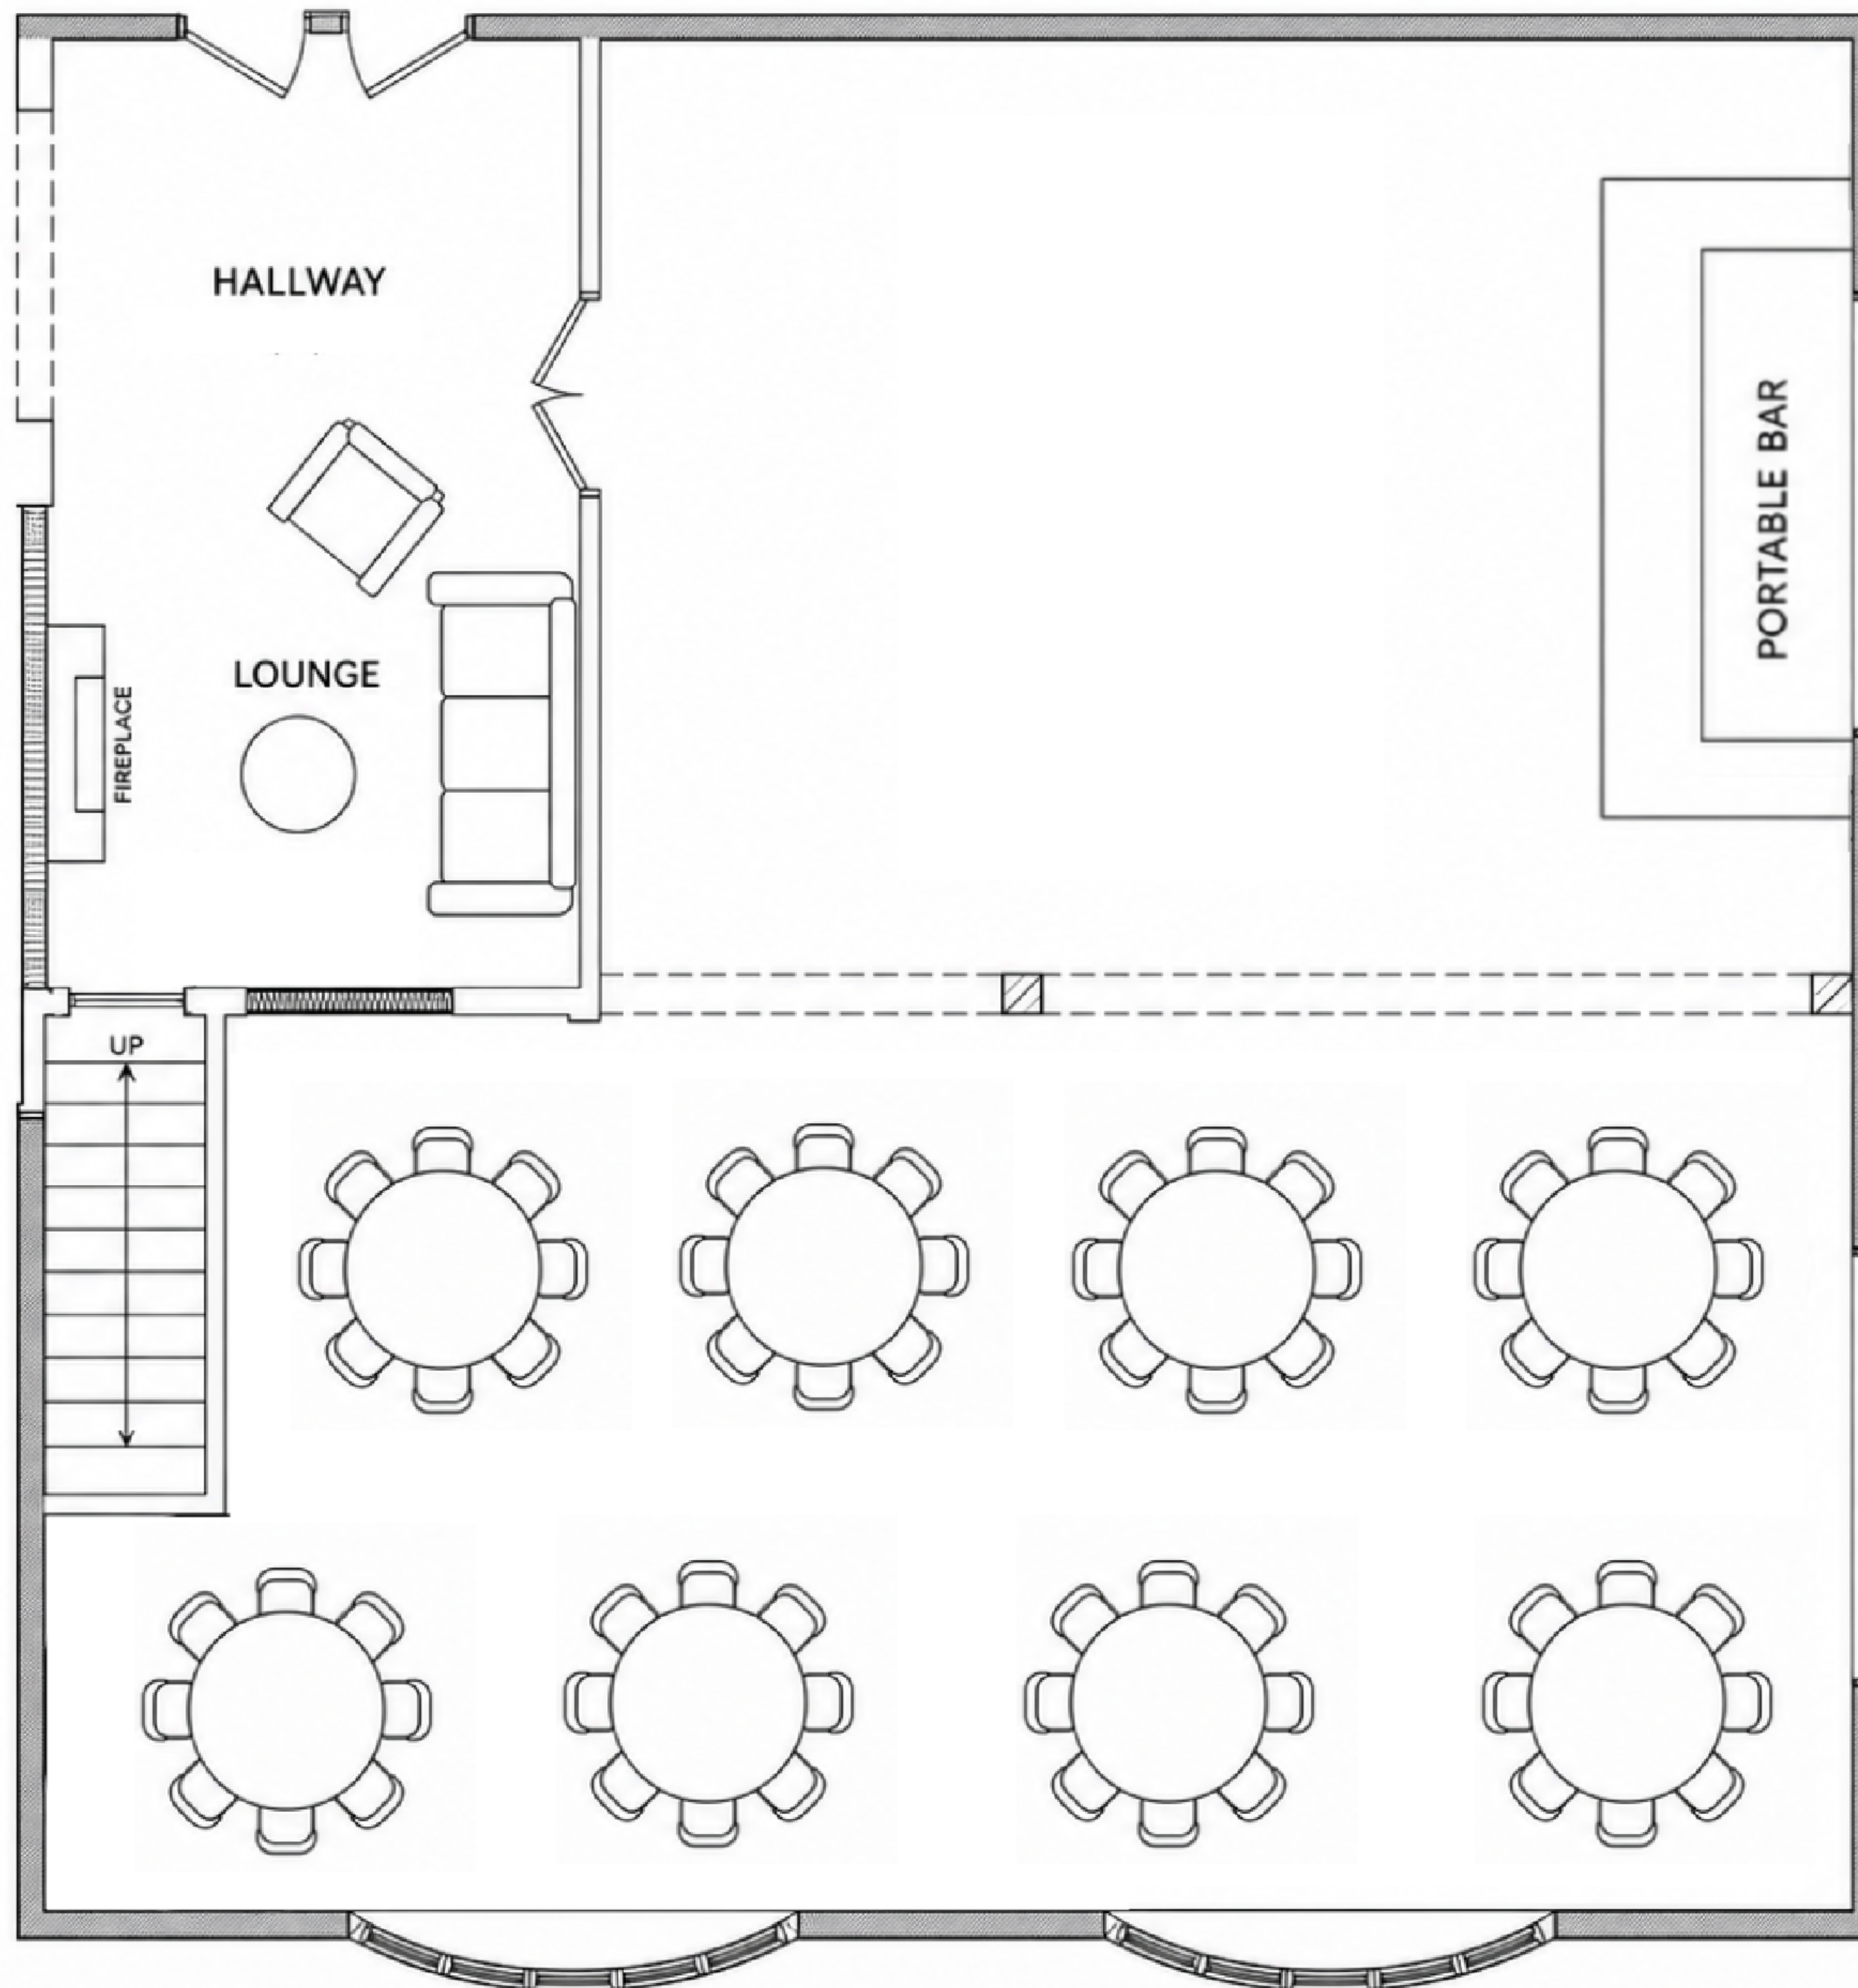

## RIO GRANDE design deck

The largest and most versatile of the private dining spaces, the Rio Grande Room is defined by stunning glass elements, radiant gold accents, and a refined neutral palette that allows every event to shine. Intentionally designed as a customizable canvas, this grand setting offers endless possibilities for personalization. With tailored design and branding packages — including enhanced lighting, dramatic centerpieces, and upgraded furnishings — the Rio Grande Room can be transformed into a fully realized event environment designed to reflect your vision and captivate your guests from the moment they arrive.

# floor plan

TOP VIEW OF RIO GRANDE

TOTAL CAPACITY

**125 guests**

WITH DANCE FLOOR

**85 guests**

PORTABLE BAR

**8" Cocktail Bar**